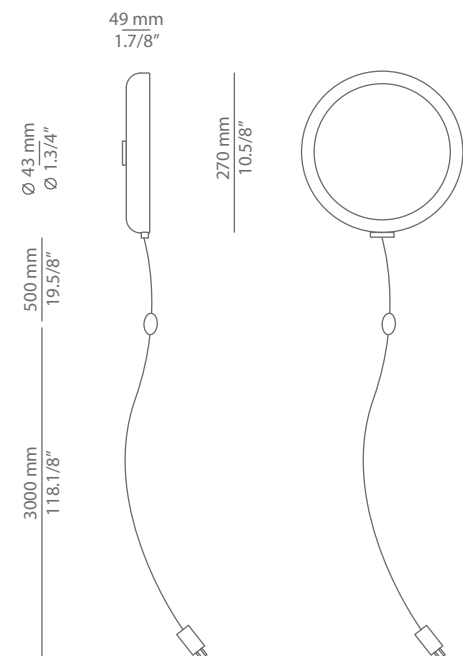

Product includes

Code	Description
M-4066	1 Mood shade
114060000	1 flat wall support

M-4066 + flat wall support:

SPECIAL REQUIREMENTS

Custom versions

We offer custom plated or RAL finishes. Alternate lamping and sizes available for projects. Consult our offices.

Special instructions